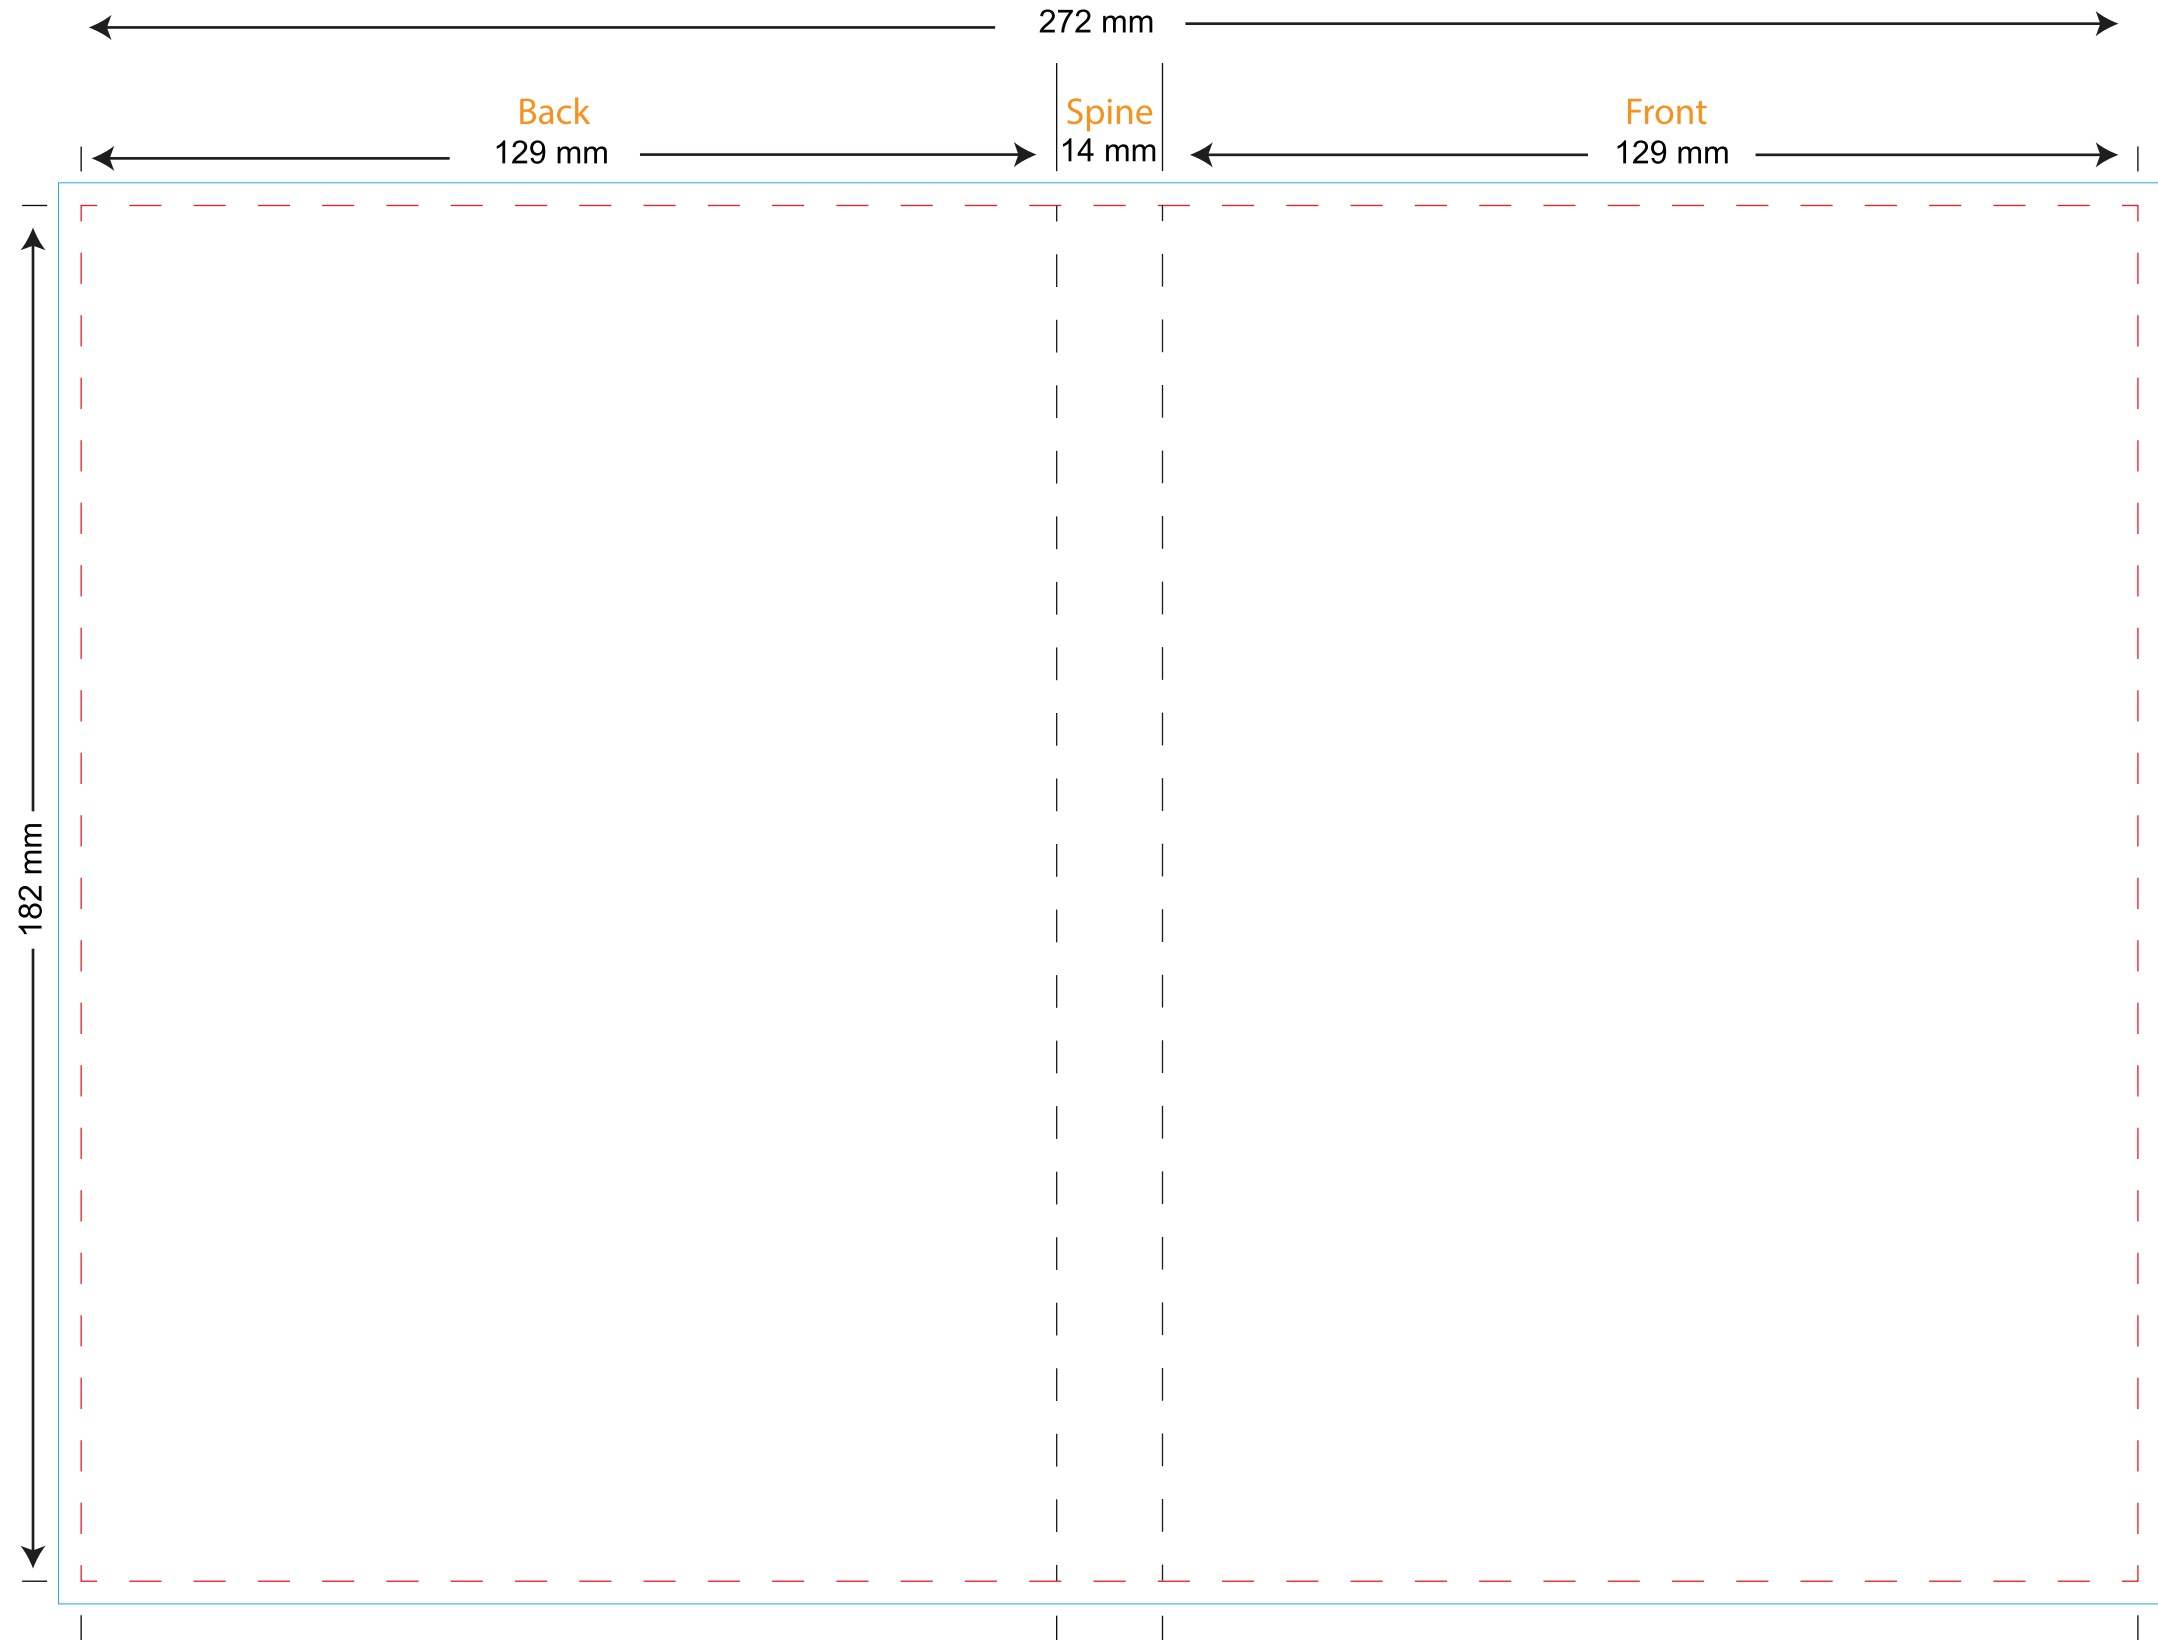

Sydney DVD Makers
Ph: 02 9987 1070
Email: info@dvdmakers.com.au

DVD Case Sleeve 14mm Spine

Printable areas

Finished Size = 272mm x 182mm
Outer Bleed = 3 mm

- Bleed line
- - - Final trim line
- - - Spine line

Instructions

1. Design your artwork on the “**PLACE ARTWORK HERE**” Layer
2. Extend your artwork to the inner and outer blue bleed line
3. Convert **ALL TEXT** to outlines
4. File formats can be .pdf .ai .tiff .jpg (high res) saved at 300dpi
5. Save your artwork twice - one with the **bleed & final trim lines** deleted and one with **bleed & final trim lines** kept
6. Send us a high resolution with the **bleed & final trim lines** deleted and a low resolution showing the **bleed & final trim lines**