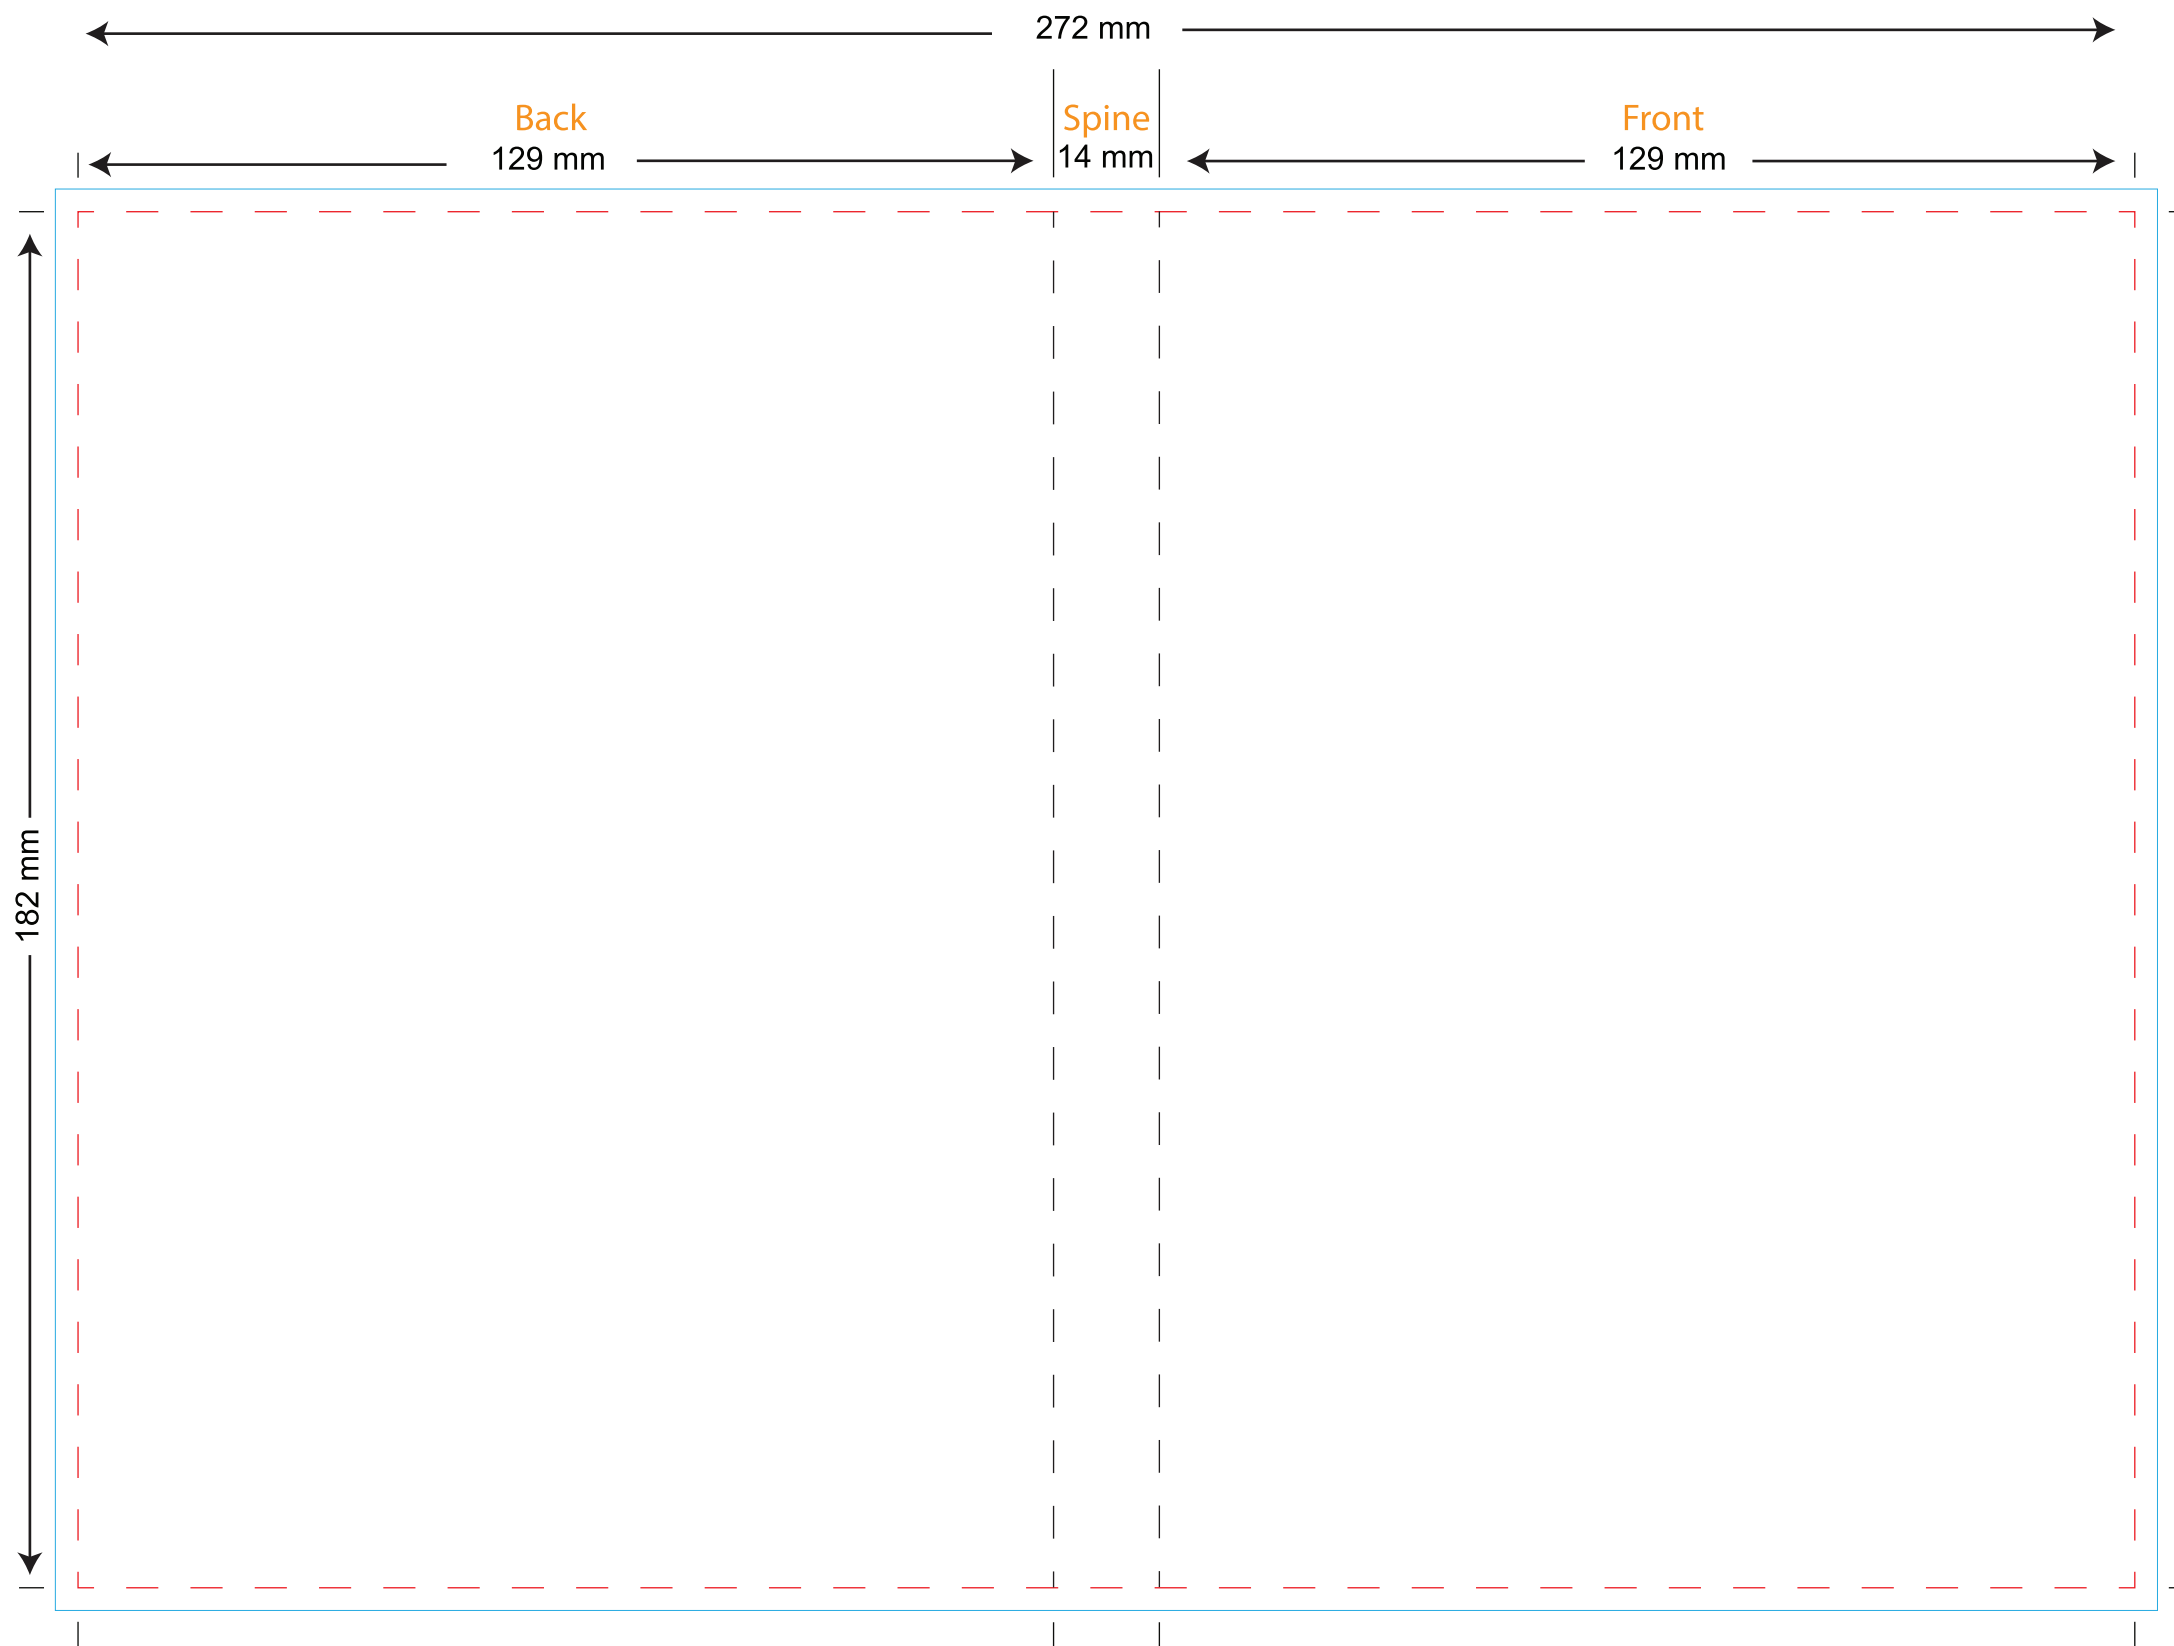

Sydney DVD Makers
Ph: 02 9987 1070
Email: info@dvdmakers.com.au

DVD Case Sleeve 14mm Spine 2 Sided

Printable areas
Finished Size = 272mm x 182mm
Outer Bleed = 3 mm

-
- - - - -
- - - - - Spine line

Instructions

1. Design your artwork on the "PLACE ARTWORK HERE" Layer
2. Extend your artwork to the inner and outer blue bleed line
3. Convert **ALL TEXT** to outlines
4. File formats can be .pdf .ai .tiff .jpg (high res) saved at 300dpi
5. Save your artwork twice - one with the **bleed & final trim lines** deleted and one with **bleed & final trim lines** kept
6. Send us a high resolution with the **bleed & final trim lines** deleted and a low resolution showing the **bleed & final trim lines**