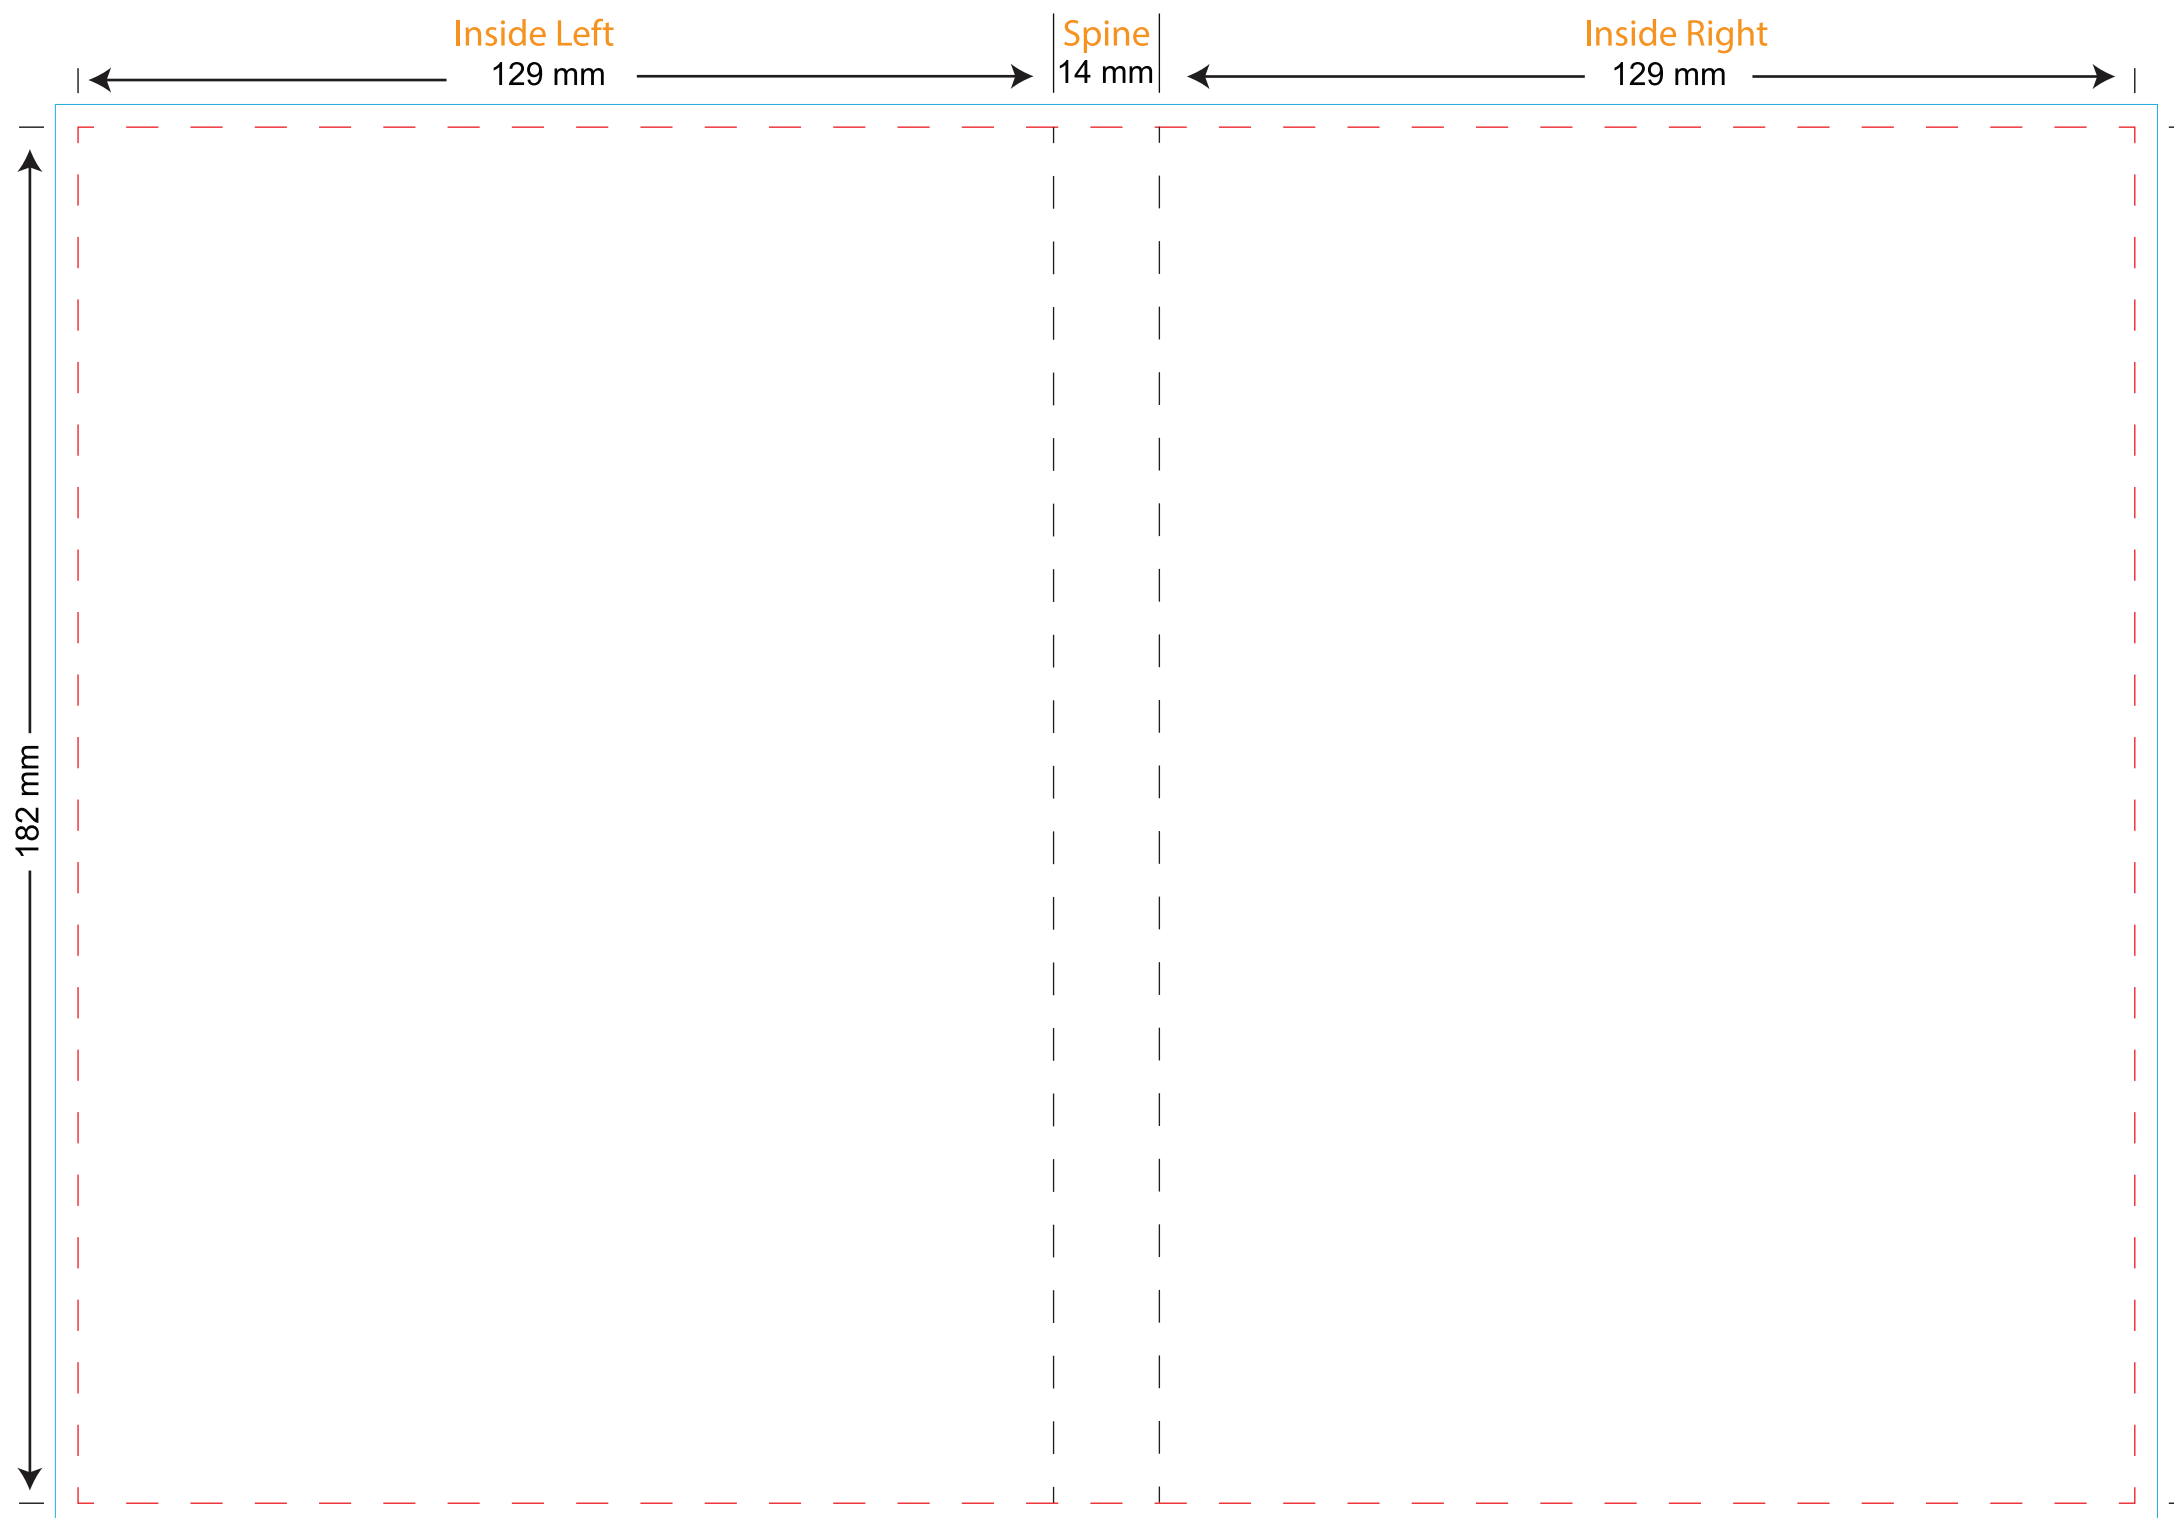

Sydney DVD Makers
Ph: 02 9987 1070
Email: info@dvdmakers.com.au

DVD Case Sleeve 14mm Spine 2 Sided

Printable areas
Finished Size = 272mm x 182mm
Outer Bleed = 3 mm

-
- - - - -
- - - - - Spine line

Instructions

1. Design your artwork on the "PLACE ARTWORK HERE" Layer
2. Extend your artwork to the inner and outer blue bleed line
3. Convert **ALL TEXT** to outlines
4. File formats can be .pdf .ai .tiff .jpg (high res) saved at 300dpi
5. Save your artwork twice - one with the **bleed & final trim lines** deleted and one with **bleed & final trim lines** kept
6. Send us a high resolution with the **bleed & final trim lines** deleted and a low resolution showing the **bleed & final trim lines**