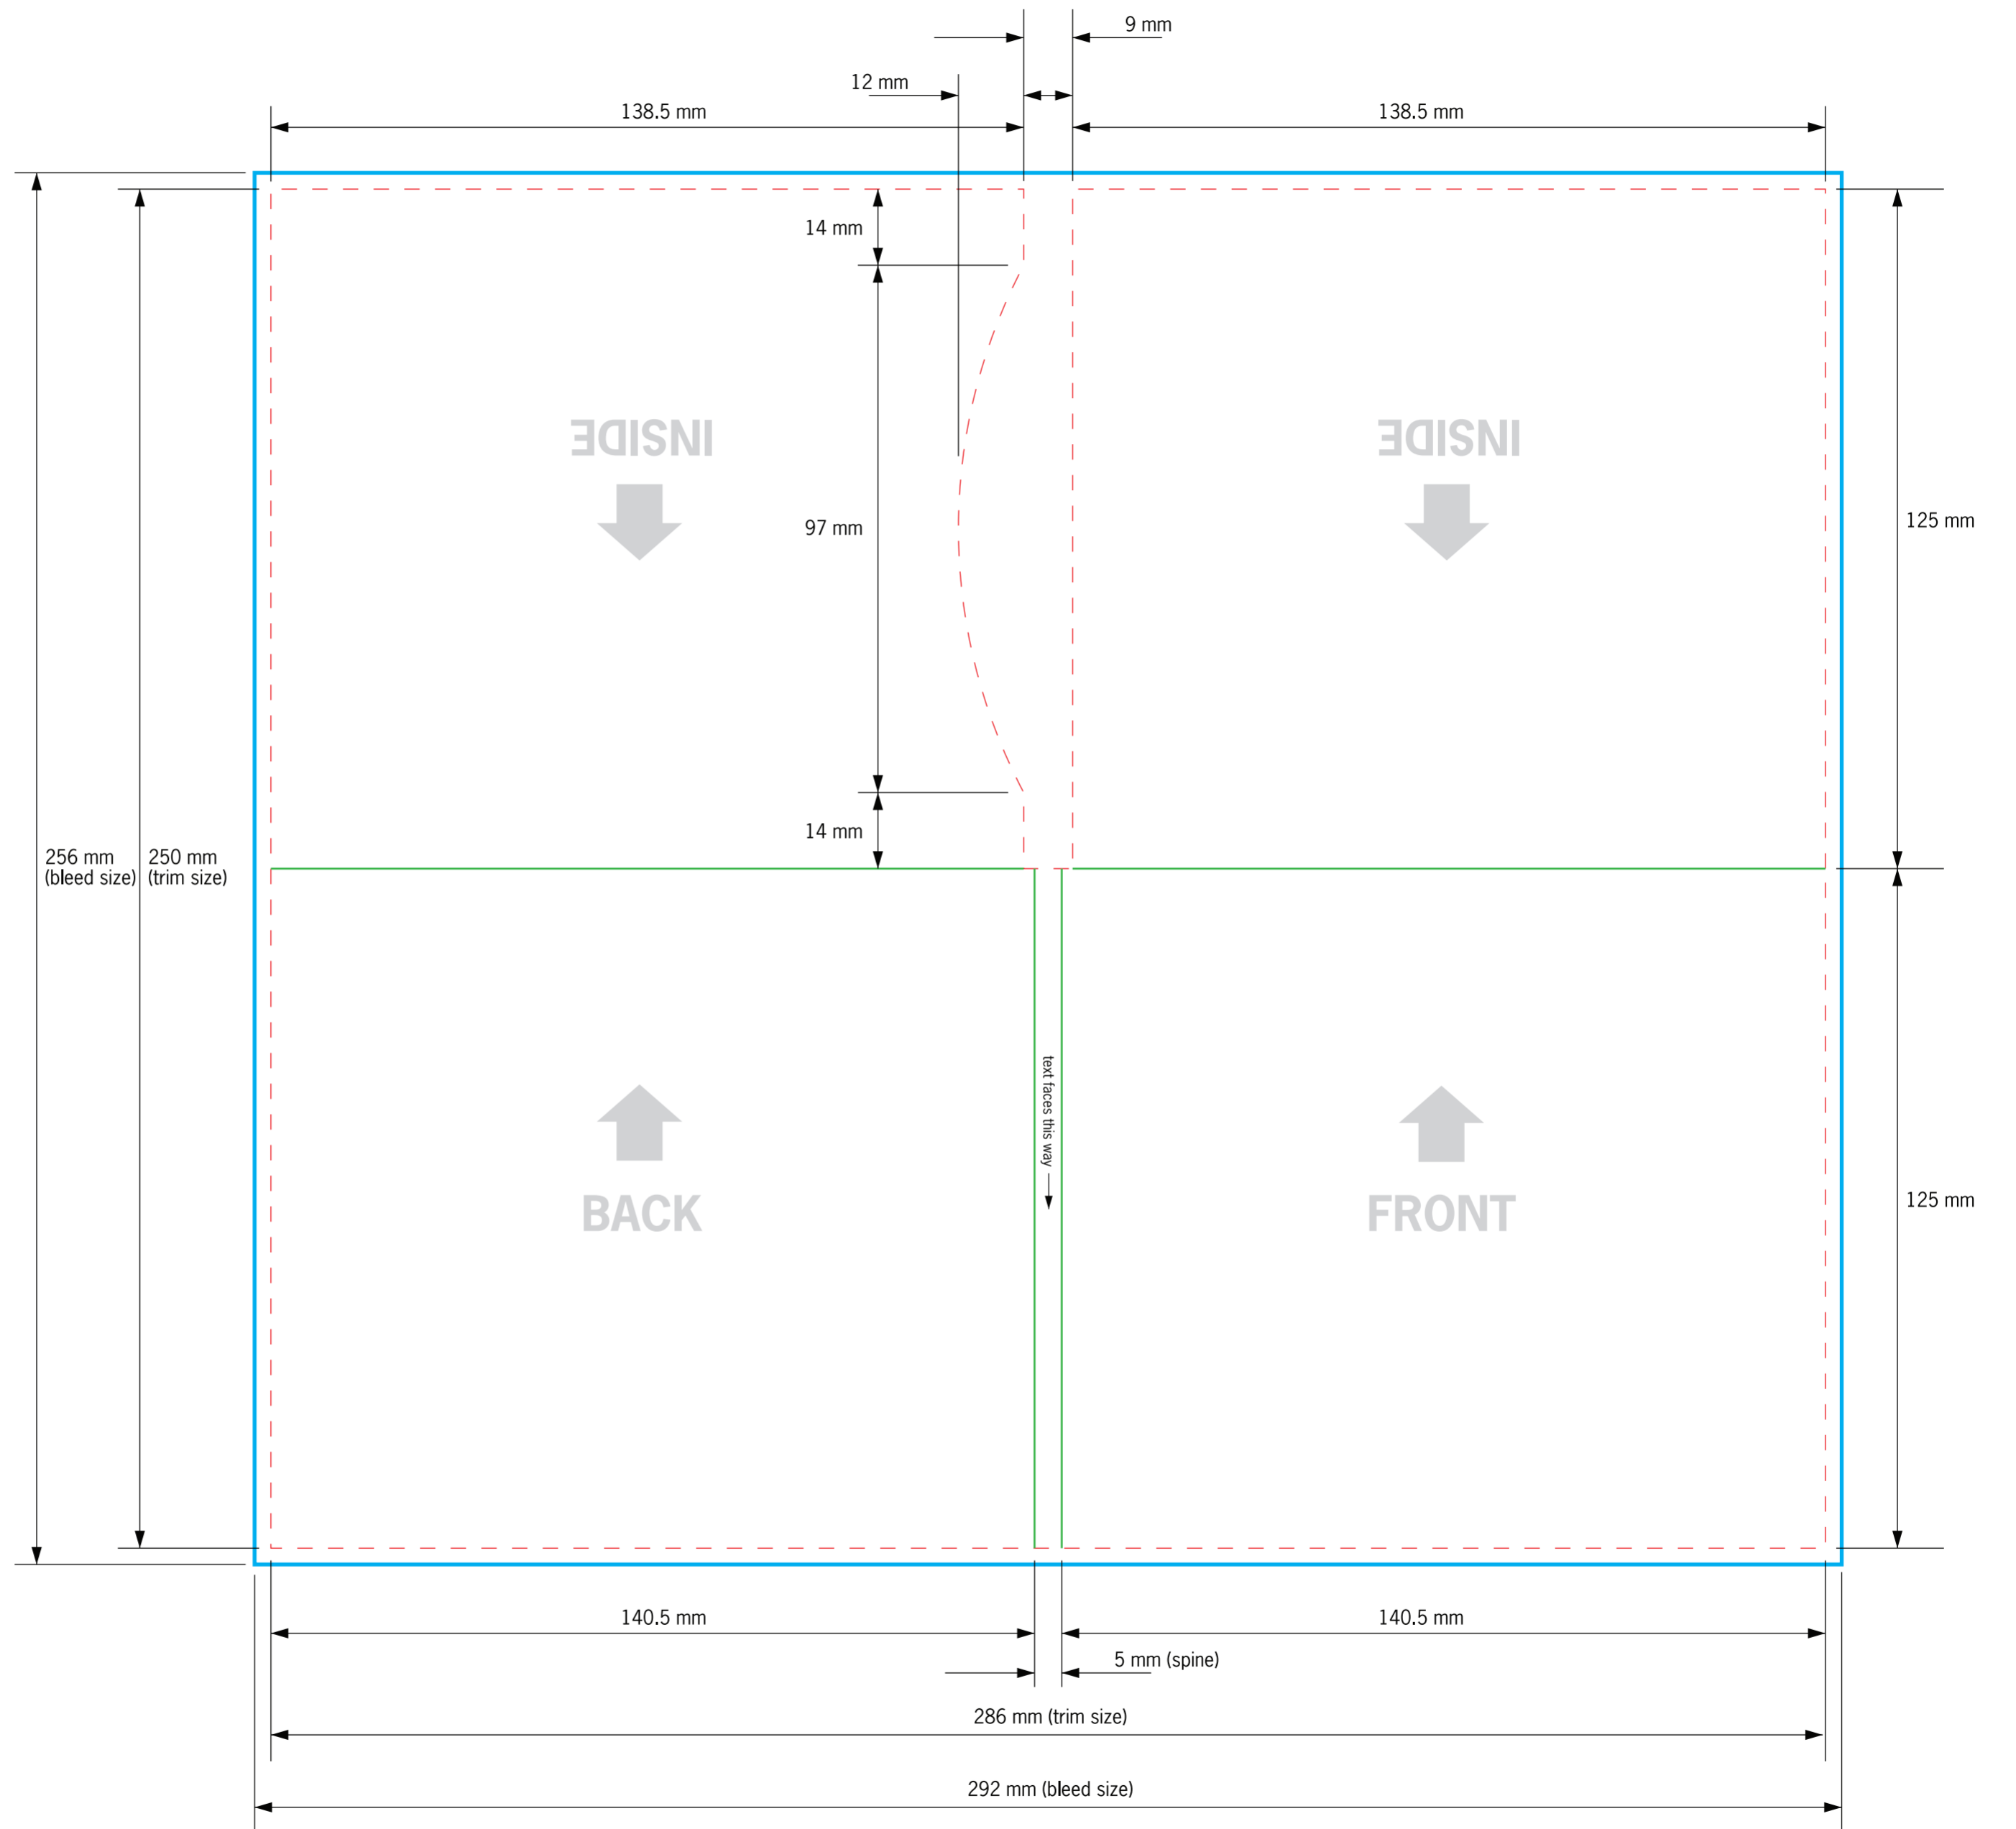

Sydney DVD Makers
 Ph: 02 9987 1070
 Email: info@dvdmakers.com.au

Gatefold 4 Panel

Finished Size = 250 mm X 286 mm
 Outer Bleed = 3 mm

- — — — — Bleed Line
- - - - - Trim Line
- — — — — Fold Line

Instructions

1. Design your artwork on the "PLACE ARTWORK HERE" Layer
2. Extend your artwork to the inner and outer blue bleed line
3. Convert **ALL TEXT** to outlines
4. File formats can be .pdf .ai .tiff .jpg (high res) saved at 300dpi
5. Save your artwork twice - one with the **bleed & final trim lines** deleted and one with **bleed & final trim lines** kept
6. Send us a high resolution with the **bleed & final trim lines** deleted and a low resolution showing the **bleed & final trim lines**